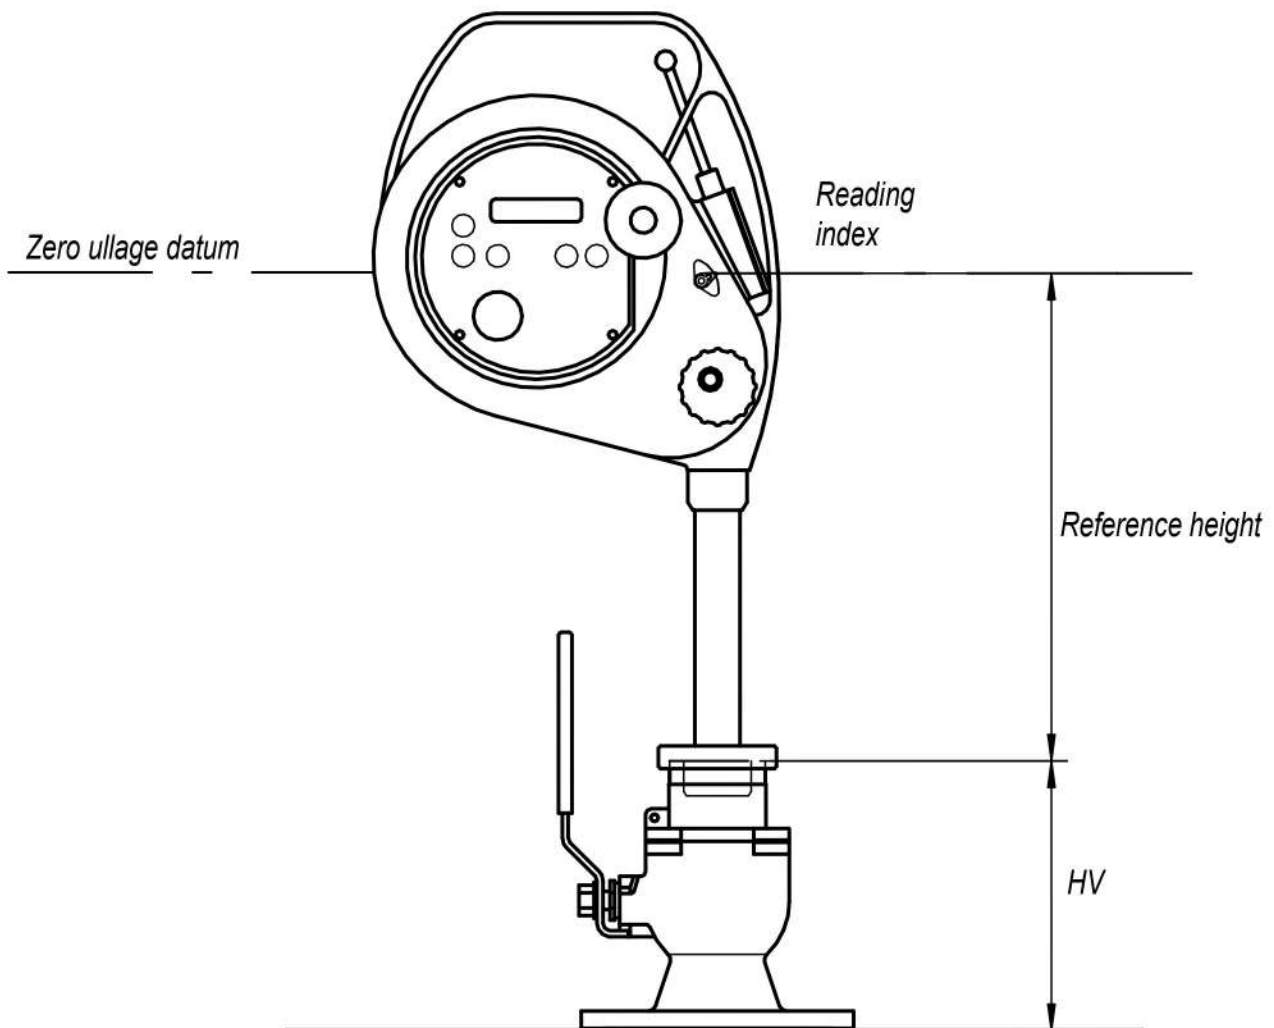

UTImeter & Sampler's Ordering Form

Vessel Name →

IMO Number →

Crude Oil / Petroleum Version →

Chemical Version →

Tape Length 15m / 25m / 30m / 35m in accordance with Cargo Tank
→

Onboard Installed Cargo Valve details Make / Model for Ullage
Measurements / Sampling Points
→

Onboard Available UTImeter and Sampler Pictures
→

HV →	mm
Reference height of reading index →	mm
Cargo Valve Make and Model No. →	<small>Honeywell Tanksytem : C1-SS TS 10055 / C2-SS TS14408 MMC International / MMC Asia : C-50 / F-50 / MB TankTech Korea : TVC-02 / TVC-01 Others / Comments →</small>